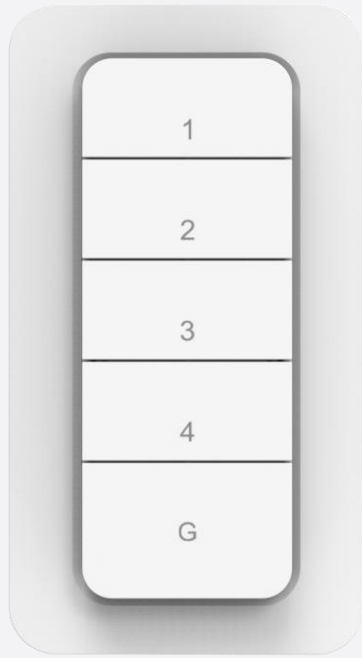

2-IN-1 WALL MOUNT HANDY REMOTE

MYCT-2107

2-IN-1 WALL MOUNT HANDY REMOTE

SIMPLE BUT POWERFUL.

2-in-1 handy remote or wall switch control can easily be wall mounted and or affix on any magnetic base. Equipped with 4 channels 1 group 'All / On Off' button.

FEATURES

- Compatible to L and M series.
- Smooth dimming control
- Single and double click action.
- Battery operated.
- Green LED indication representing different operation status.
- Easy screw mounting or on magnetic surface.

- Dimension (W x H x D): 60 x 110 x 15 mm
- Weight: 60g